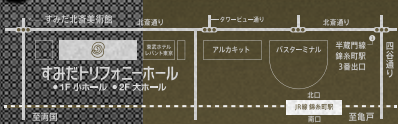

全席指定
S ¥6,000
A ¥5,000

すみだ区割 (区在住・在職) ¥4,800 (全席)
すみだ学割 (区在住・在学の小中高生・学生) ¥1,000 (全席)

2025年3月8日(土)
15:00開演(14:15開場)
すみだトリフォニーホール

NEW JAPAN
PHILHARMONIC
SUMIDA, TOKYO

SUMIDA
TRIPHONY
HALL